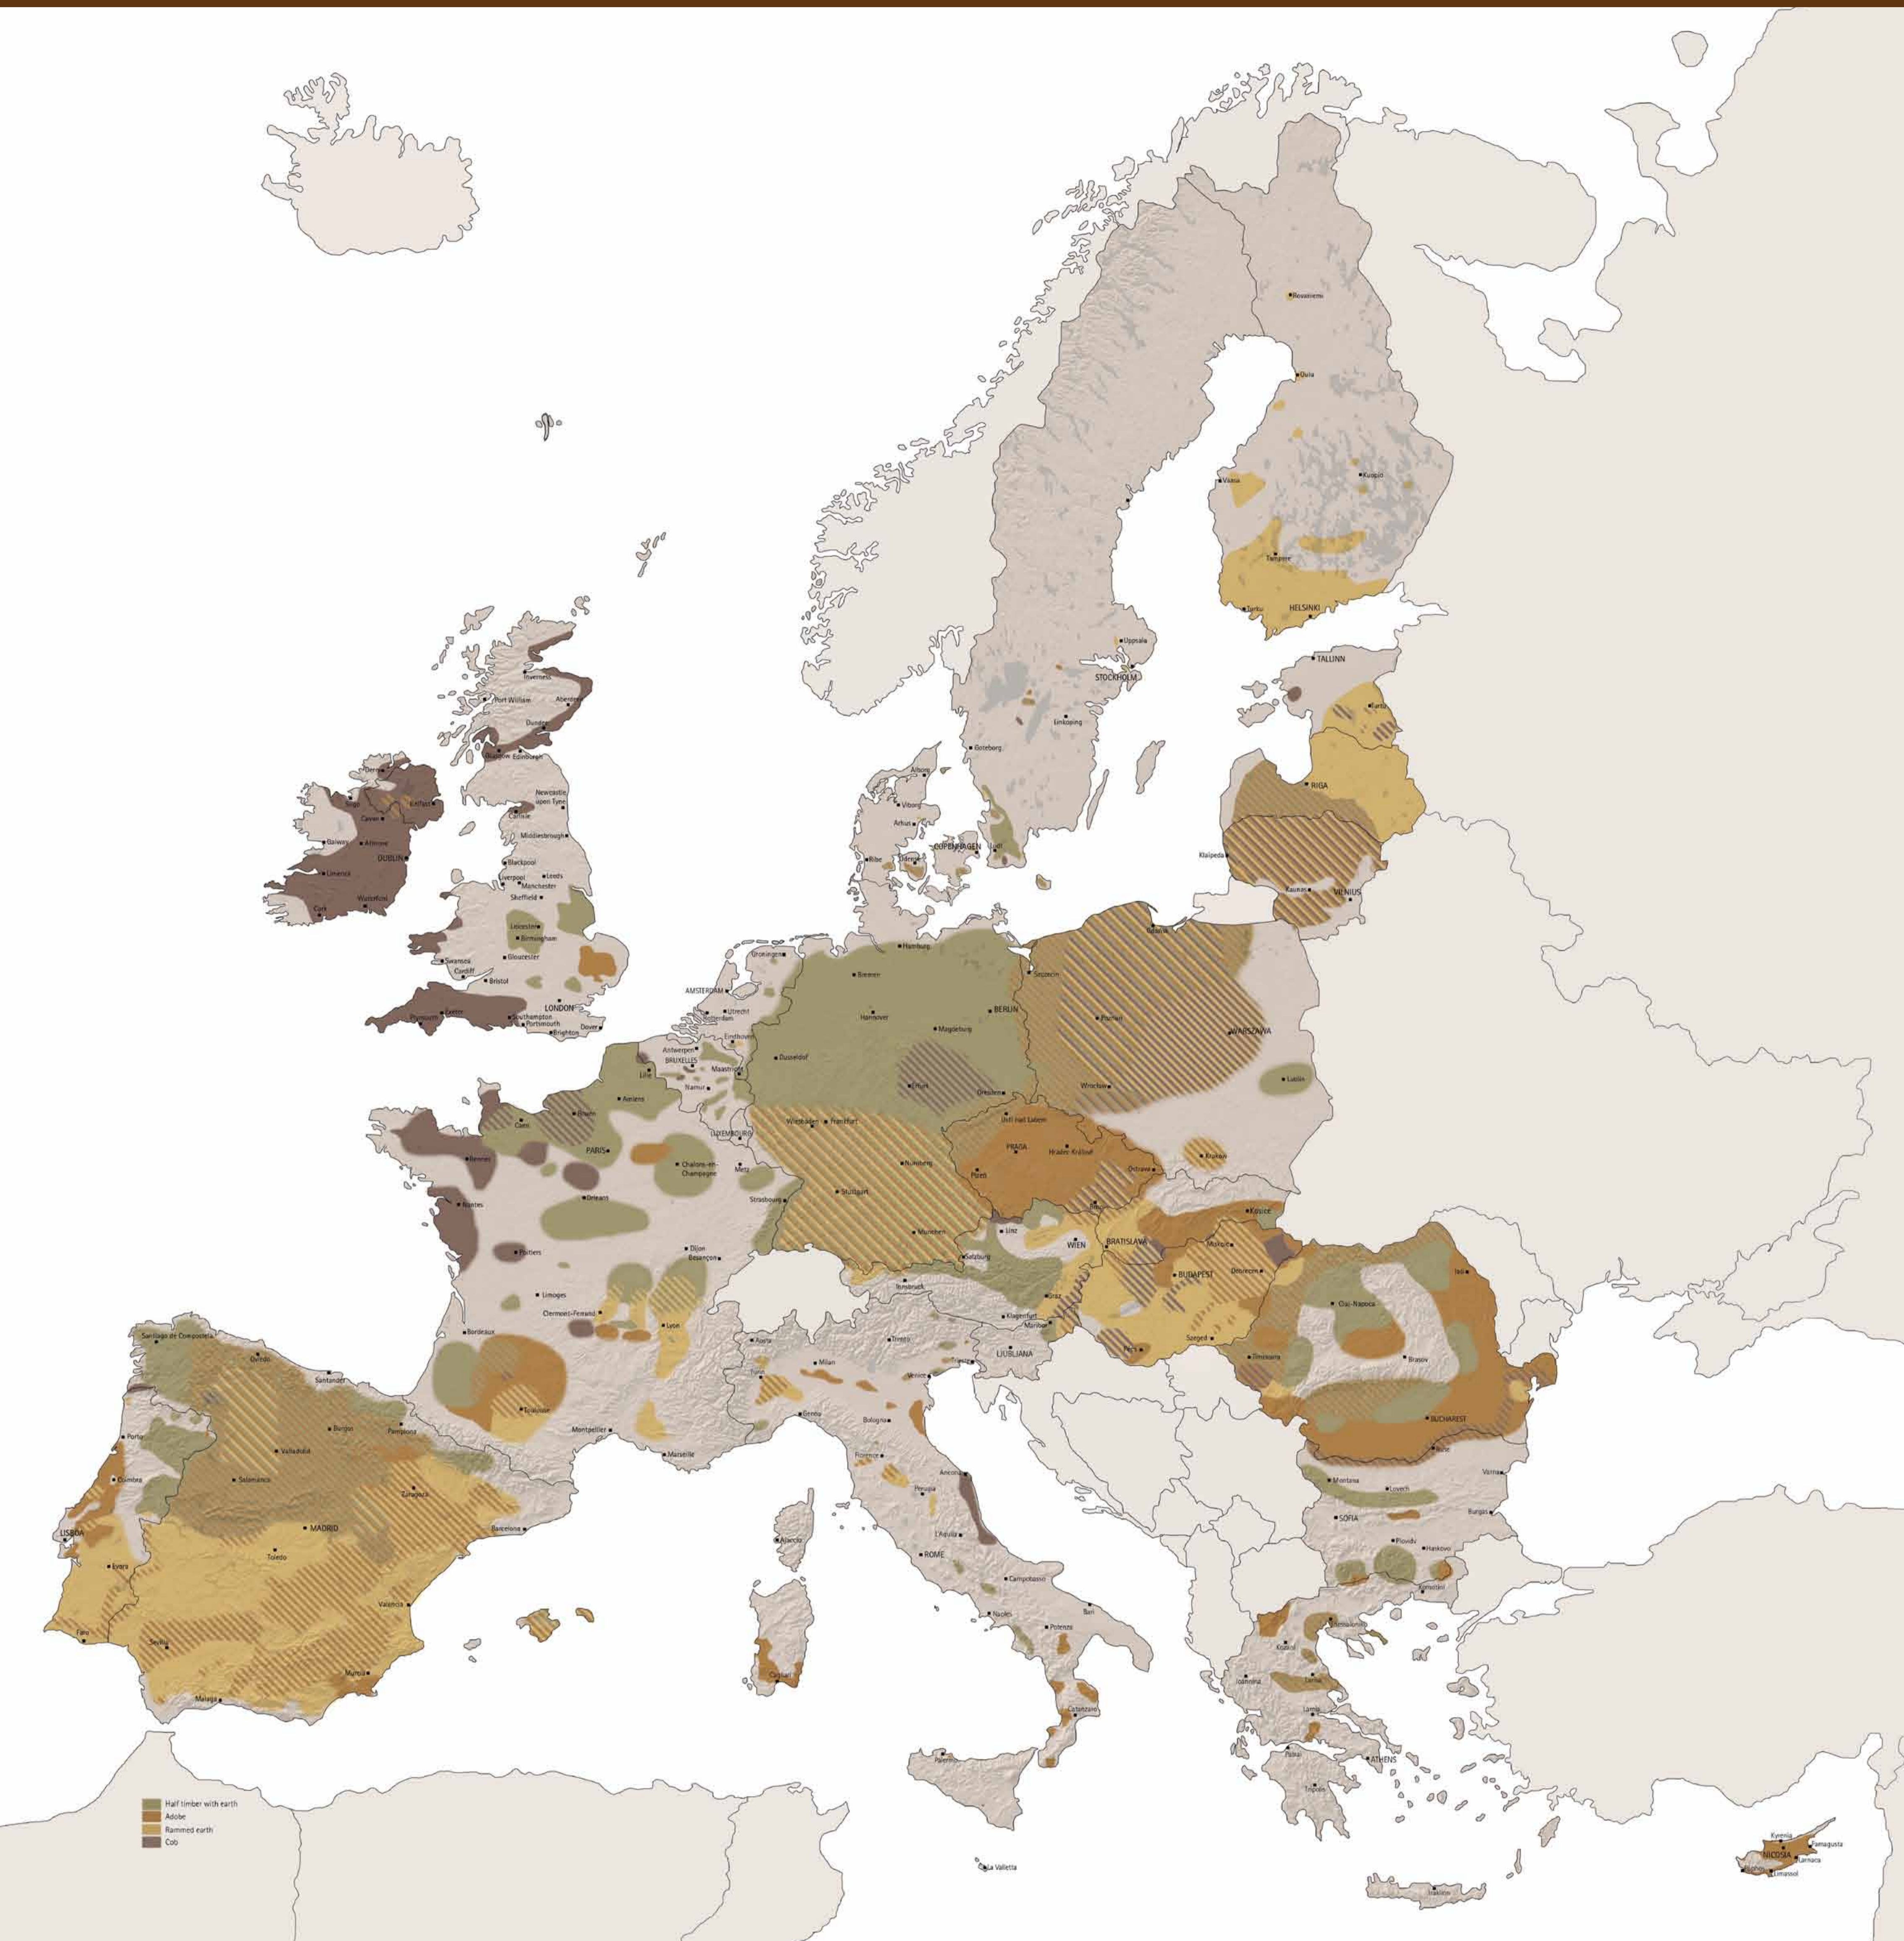

2011 Map of Earthen Heritage in the European Union

TERRA INCOGNITA

EARTHEN ARCHITECTURE IN EUROPE

The 2011 map of earthen heritage in the European Union is one of the results of Terra [In]cognita – Earthen Architecture in Europe research project, developed in the framework of Culture 2007–2013 Programme of the European Union. This project has been funded with the support of the European Commission. This publication reflects the views only of the authors and the Commission cannot be held responsible for any use, which may be made of the information contained therein.

This European cartography was made according to historical and vernacular heritage (built before 1970) that is still present in the territory. Four categories are identified to represent a wide variety of earthen building cultures: Half-timber with earth, Adobe, Rammed earth and Cob.

Scientific Committee

Patrice Morot-Sir, Marie Chabenat
Ecole d'Avignon
Saverio Mecca
Università degli Studi di Firenze
Mariana Correia
Escola Superior Gallaecia
Fernando Vegas, Camilla Mileto
Universitat Politècnica de València
René Guérin
Conseil d'Architecture d'Urbanisme et de l'Environnement (CAUE) de Vaucluse

Editors

Mariana Correia
Letizia Dipasquale
Saverio Mecca

Project contributors

Ecole d'Avignon (France):
Director: Patrice Morot-Sir
Coordinator: Marie Chabenat
Escola Superior Gallaecia (Portugal):
Director: Mariana Correia
Coordinator: Jacob Merten
Collaborators: Gilberto Carlos, Marco Mourão, Sandra Rocha e Sousa, Clara Faria
Università degli Studi di Firenze (Italy),
Facoltà di Architettura:
Director: Saverio Mecca
Coordinator: Letizia Dipasquale
Universitat Politècnica de València, Escuela Técnica Superior de Arquitectura (Spain):
Directors: Fernando Vegas, Camilla Mileto
Coordinator: Valentina Cristini
Collaborators: Lidia García Soriano, Soledad García Sáez, Paolo Privitera, Maria Diodato, Vincenzina Laspina, Salvador Tomás Márquez, José Ramón Ruiz Checa
Conseil d'Architecture d'Urbanisme et de l'Environnement (CAUE) de Vaucluse (France):
Director and coordinator: René Guérin

Map drawing: Letizia Dipasquale
Graphic Design: Susanna Cerri

Contributors to the map